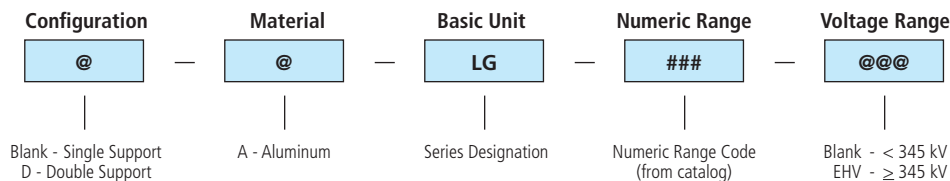

Ordering Information

Example: For single 795 26/7, Aluminum conductor diameter of 1.099 to 1.139 inches and Extra High Voltage, the complete catalog number is: **ALG279EHV**

continued